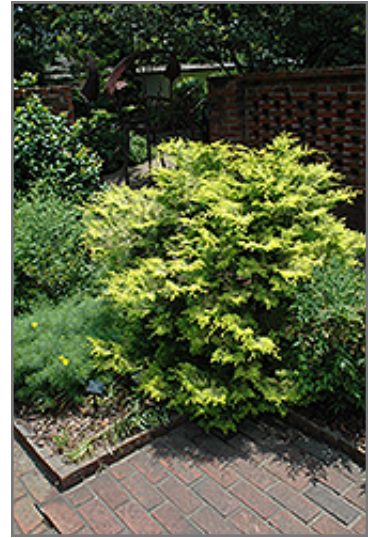

Cripps Gold Falsecypress
Photo courtesy of NetPS Plant Finder