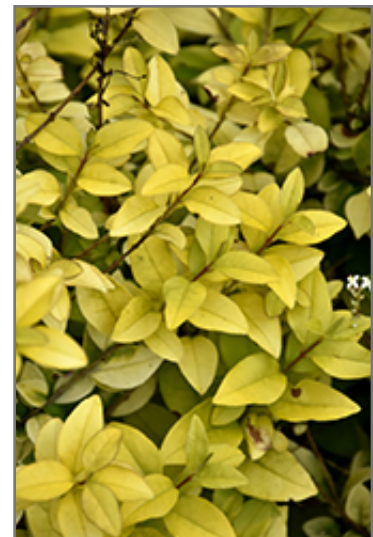

Golden Ticket Privet foliage
Photo courtesy of NetPS Plant Finder