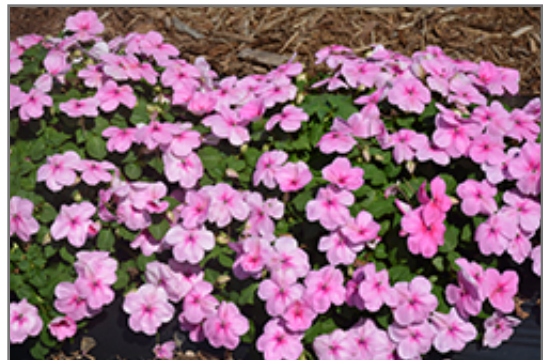

Super Elfin XP Pink Impatiens flowers
Photo courtesy of NetPS Plant Finder

Super Elfin XP Pink Impatiens flowers
Photo courtesy of NetPS Plant Finder